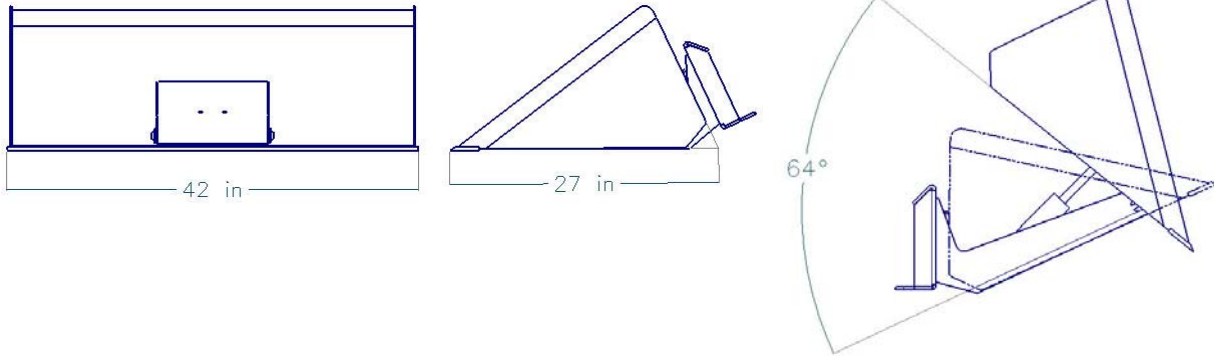

TERRA POWER ATTACHMENTS, INC HDB40 HIGH DUMP BUCKET FOR MINI SKID LOADERS

POWER

PERFORMANCE

SIMPLICITY

TERRA Power Attachments HDB4 High Dump Bucket extends the capability of your mini skid steer loader by increasing the dump height and reach of your loader bucket. With the HDB you can load trucks with high sideboards with ease.

The unique design of this bucket actually increases the overall dump height by 2 feet. This increase in height means you can load pickups and other vehicles

more easily and safely. And with the extended reach, you can backfill trenches more easily and safely than ever.

The bucket body features heavy duty side cutters, a hardened leading edge and single piece wrapper. The lift frame is rigidly designed with 1/4 inch steel and houses a heavy duty lift cylinder.

TERRA POWER ATTACHMENTS, INC
6680 EAST RIDGEWAY DRIVE
MOORESVILLE, IN 46158
PH: 1-866-340-3772 FAX: 317-834-2376

TERRA POWER ATTACHMENTS, INC

HDB40 HIGH DUMP BUCKET FOR MINI SKID STEER LOAD-

SPECIFICATIONS

	HDB40	HDB60*
CAPACITY	4 cu. ft.	6 cu. ft.
WIDTH	42 in	42 in.
WEIGHT	170 lbs	190 lbs

* THIS MODEL FOR LIGHT MATERIAL ONLY. REFER TO YOUR LOADER'S SPECIFICATIONS TO DETERMINE MAXIMUM SAFE LIFT CAPACITY. NEVER EXCEED THE SAFE LIFT CAPACITY OF YOUR LOADER.