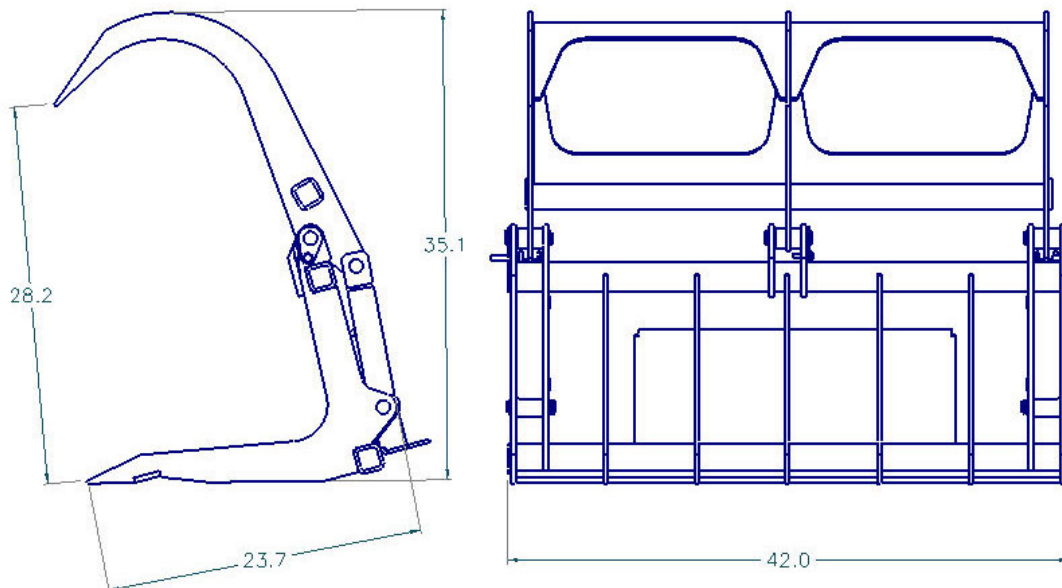

TERRA POWER ATTACHMENTS

HG BRUSH GRAPPLE FOR MINI SKID STEER LOADERS

POWER..
PERFORMANCE..
SIMPLICITY

- STRONG, YET LIGHTWEIGHT DESIGN PROVIDES **MAXIMUM-LIFT CAPACITY AND EFFICIENCY.**
- DUAL CYLINDERS ARE REAR MOUNTED TO ALLOW **BETTER OPERATOR VISIBILITY** AND BETTER PROTECTION OF HYDRAULIC COMPONENTS.
- GREASED HINGE POINTS **MINIMIZE PIN WEAR.**
- OPEN BOTTOM DESIGN SIFTS OUT DIRT AND SMALLER DEBRIS FROM LIMBS AND LARGER DEBRIS TO **MINIMIZE CONTAMINATION OF ORGANIC MATERIAL.**

TERRA Power Attachments **HG** series Brush Grapple for mini and compact skid steer loaders turns your mini skid steer loader into a serious brush and debris clearing machine. Unlike other specialty buckets, the HG brush grapple is designed to grab tree limbs, debris - even stone. If you just want to move dirt, use a bucket. But if you want to really clean up, get **TERRA's** HG Brush Grapple.

TERRA POWER ATTACHMENTS, INC
6680 EAST RIDGEWAY DRIVE
MOORESVILLE, IN 46158
PH: 1-866-340-3772 FAX: 317-834-2376

TERRA POWER ATTACHMENTS

HG BRUSH GRAPPLE FOR MINI SKID STEER LOADERS

SPECIFICATIONS

MODEL CODE	HG42
WEIGHT	224 LBS.
THROAT OPENING	28.2 IN
WIDTH (OVERALL)	42 IN
HEIGHT (CLOSED)	22.3 IN