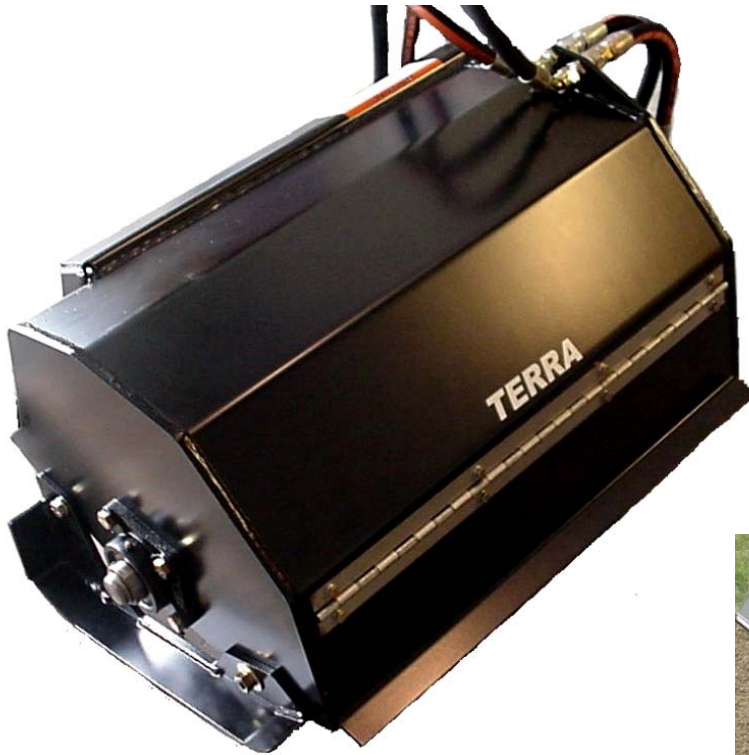

# **TERRA** POWER ATTACHMENTS

## TL30 TILLER ATTACHMENT FOR COMPACT LOADERS

### **SIMPLICITY**

*TERRA* Power Attachments TL30 is the ultimate in delivering a lot of power in a compact attachment. At less than 36 inches wide it provides easy access to confined work spaces while delivering unmatched productivity.

The TL30 slices through hardpan as easily as topsoil with more horsepower per tine than any other tiller in its class. Its direct drive system eliminates any maintenance concerns associated with chains or sprockets and the heavy duty outboard bearing features a serviceable, sealed and shielded cast iron housing for long life. A fully enclosed housing and hinged spoil guard provide safety while the adjustable side shoes let you till at 3 different depths.