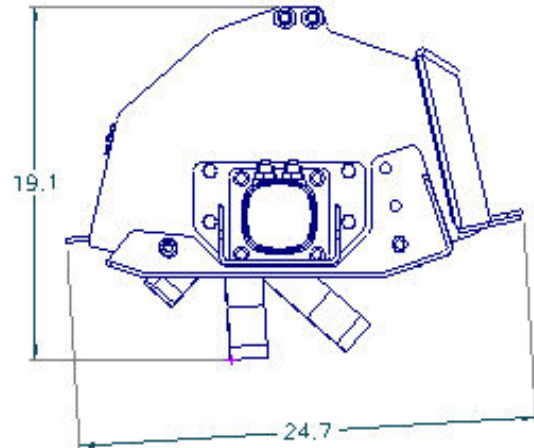

### TL30 SPECIFICATIONS

TILLING DEPTH	> 5 INCHES
TILLING WIDTH	26.5 INCHES
DRIVE TYPE	DIRECT
ROTOR SPEED (@12 GPM)	150 RPM
WEIGHT	285 LBS

SPECIFICATIONS ARE PROVIDED FOR REFERENCE ONLY AND ARE SUBJECT TO CHANGE WITHOUT NOTICE.