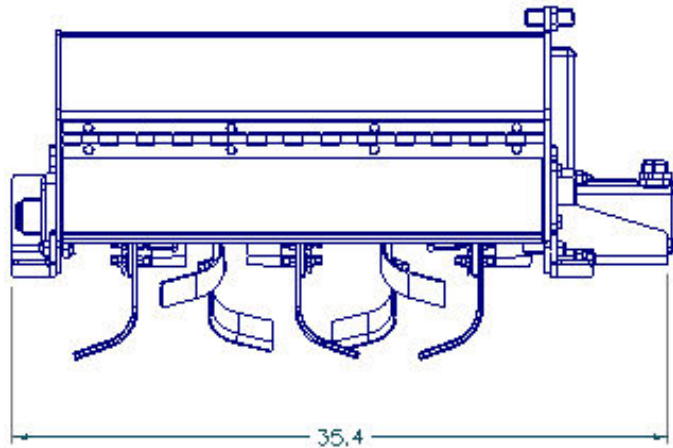

### **SIMPLICITY**

*TERRA* Power Attachments TL30 is the ultimate in delivering a lot of power in a compact attachment. At less than 36 inches wide it provides easy access to confined work spaces while delivering unmatched productivity.

The TL30 slices through hardpan as easily as topsoil with more horsepower per tine than any other tiller in its class. Its direct drive system eliminates any maintenance concerns associated with chains or sprockets and the heavy duty outboard bearing features a serviceable, sealed and shielded cast iron housing for long life. A fully enclosed housing and hinged spoil guard provide safety while the adjustable side shoes let you till at 3 different depths.

### TL30 SPECIFICATIONS

TILLING DEPTH	> 5 INCHES
TILLING WIDTH	26.5 INCHES
DRIVE TYPE	DIRECT
ROTOR SPEED (@12 GPM)	150 RPM
WEIGHT	285 LBS

SPECIFICATIONS ARE PROVIDED FOR REFERENCE ONLY AND ARE SUBJECT TO CHANGE WITHOUT NOTICE.