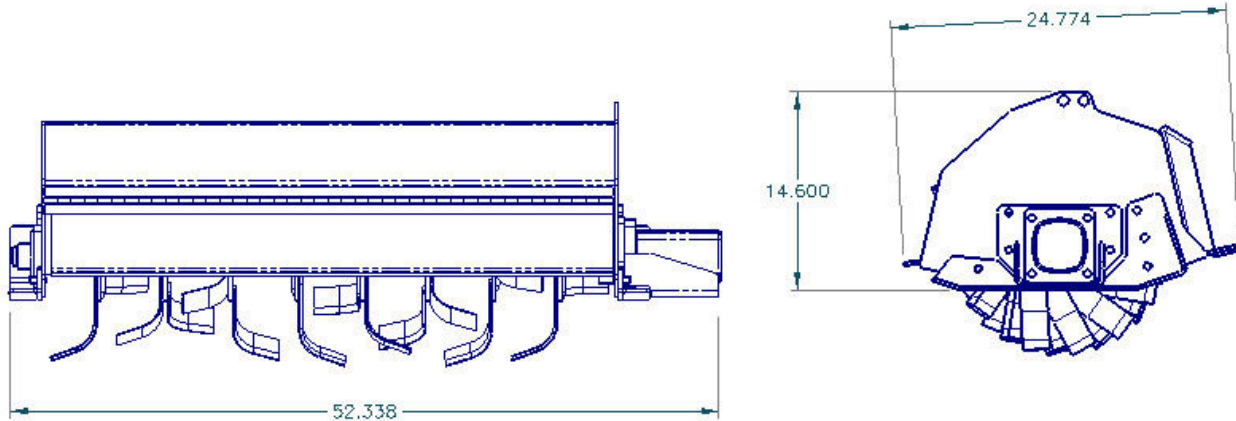

The TL40 is a tool that will pay for itself over and over by saving you time and effort in your next landscape or construction job.

TERRA POWER ATTACHMENTS, INC

6680 EAST RIDGEWAY DRIVE

MOORESVILLE, IN 46158

PH: 1-866-340-3772 FAX: 317-834-2376

TERRA POWER ATTACHMENTS

TL40 TILLER ATTACHMENT FOR MINI SKID LOADERS

TL40 SPECIFICATIONS

TILLING WIDTH	41 INCHES
DRIVE TYPE	DIRECT
ROTOR SPEED (@12 GPM)	150 RPM
WEIGHT	320 LBS